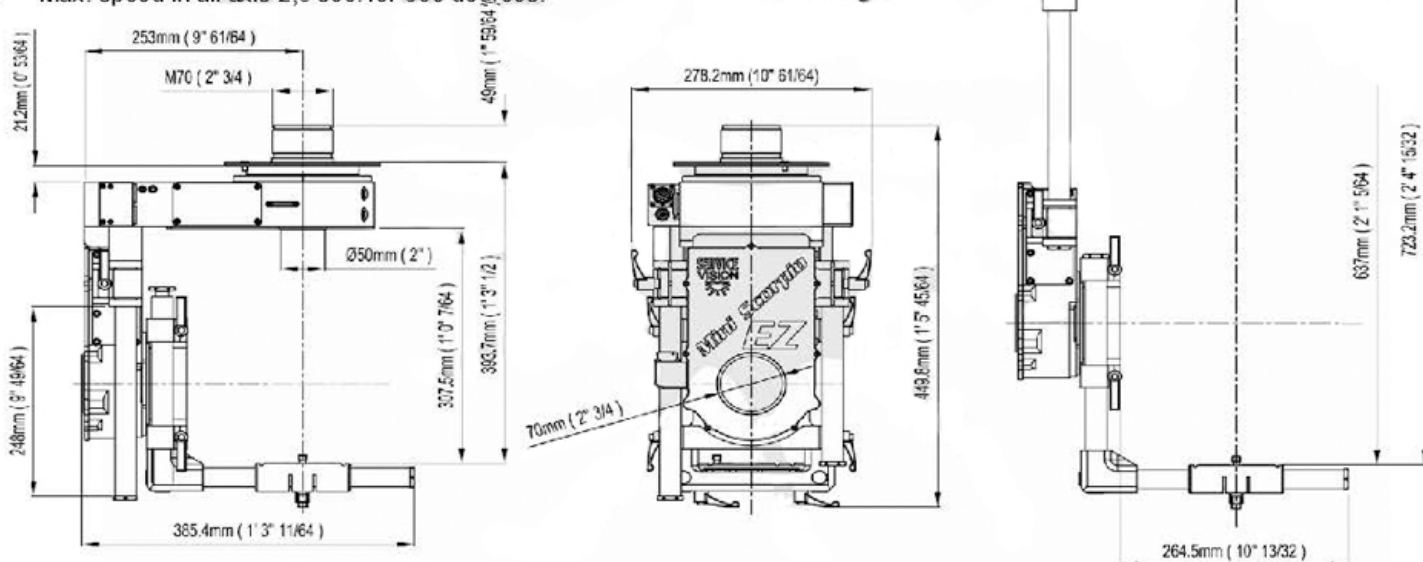

Mini Scorpio EZ Head

- 2 axis remote head for video, film and HD cameras.
- Booth Axis have a central hole: 50mm (2") Pan and 70mm (2" 3/4) Tilt for passing cables through them.
- **Mini Scorpio EZ Head** can be controlled from up to 500 meters by cable serie RS485 or by wireless half-duplex microwave 2,4GHz.
- All accessories from the **Scorpio Classic Head, Scorpio Stabilized Head, Scorpio Focus, Mini Scorpio Head** and **Micro Scorpio Head** are compatible.
- 1 connection for **Scorpio Focus** or others lens control systems.
- Camera plate can be mounted inside or outside the **Mini Scorpio EZ Head**.

Technical specifications:

- Weight 13,5 kg (29,7 lb)
- Max. payload: 45 kg (99.2 lb)
- Pan and Tilt 360 degrees
- Power from battery or power supply 24 V to 35 V
- Power out 12V / 12,5A for HD and video cameras
- 1 connection for **Scorpio Focus** or others lens control systems
- Max. speed in all axis 2,5 sec. for 360 degrees.