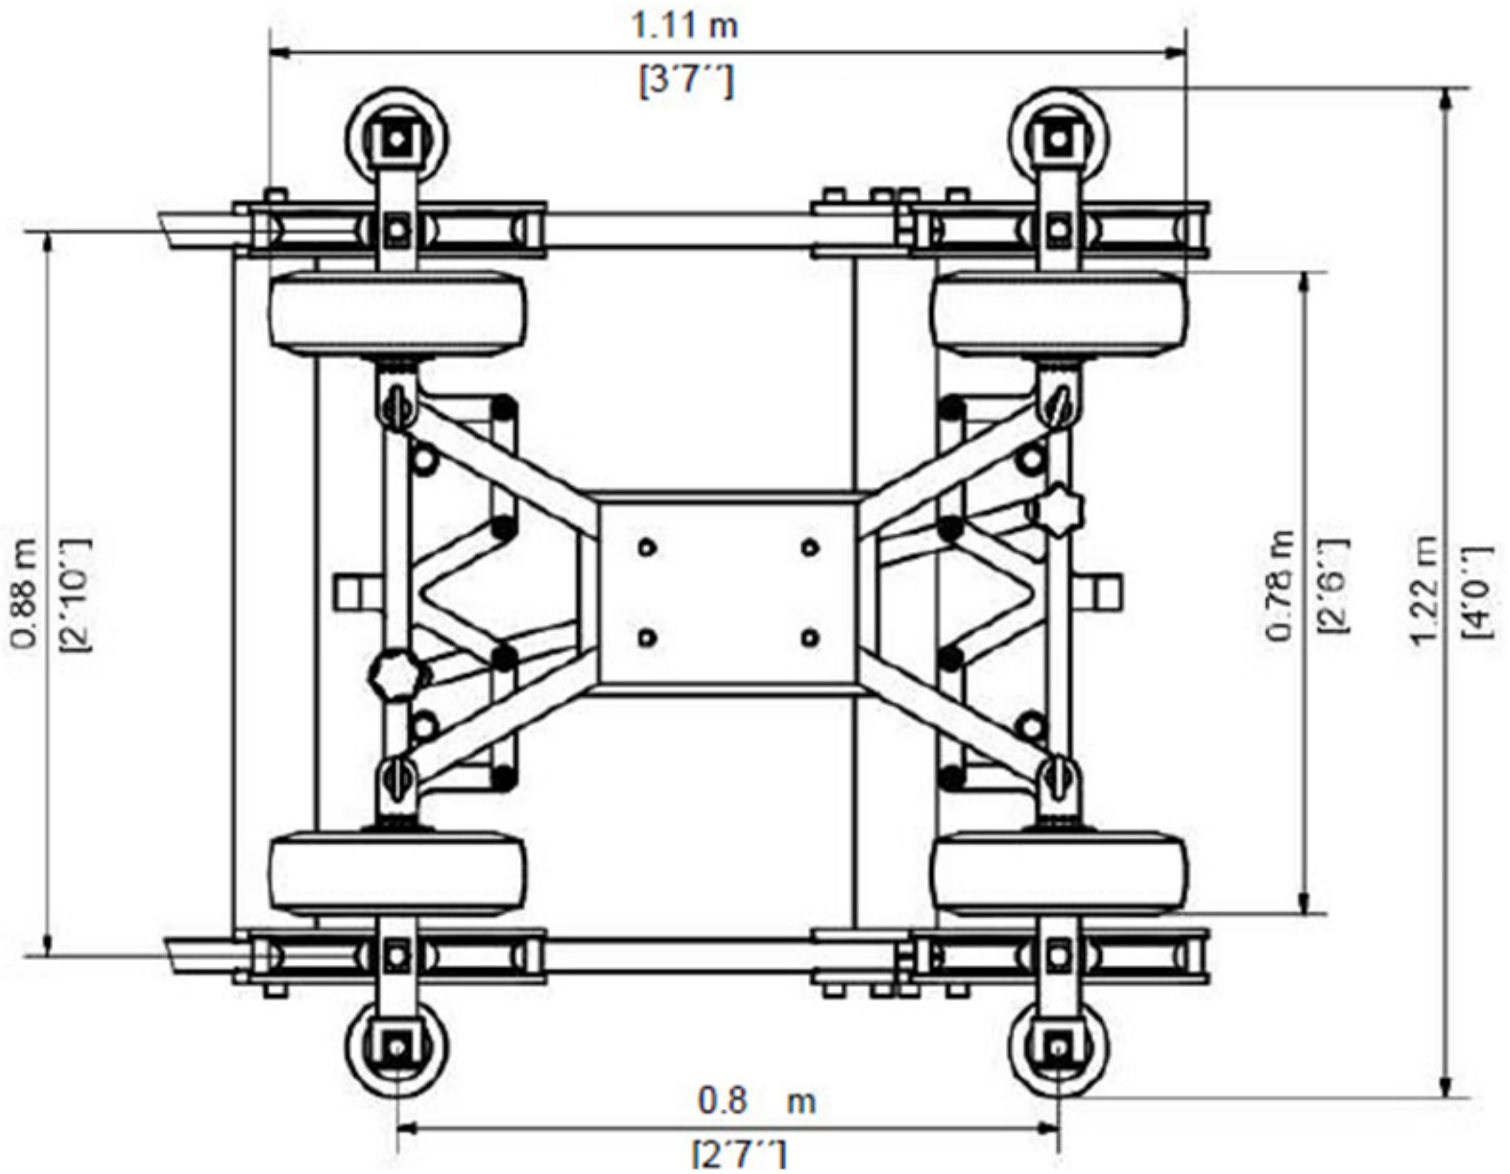

CINEMOVES
THE ART OF CAMERA MOVEMENT

SUPERTECHNO 15'

Locations

Orlando, FL
Miami, FL
New Orleans, LA
Atlanta, GA
Wilmington, NC
New York, NY
Albuquerque, NM
Los Angeles, CA

Contact

West Coast: 1-888-80CRANE
East Coast: 1-888-CRANE52
Local: 1-941-492-9175
Fax: 1-818-475-5406
Email: info@cinemoves.com

Cinemoves Europe

654 Props Building Pinewood Studios
Iver Heath
Bucks
SL0 0NH
UK
Eugene@cinemoves.com
+44 0173 785 673 - office
+44 7860 920720 - mobile