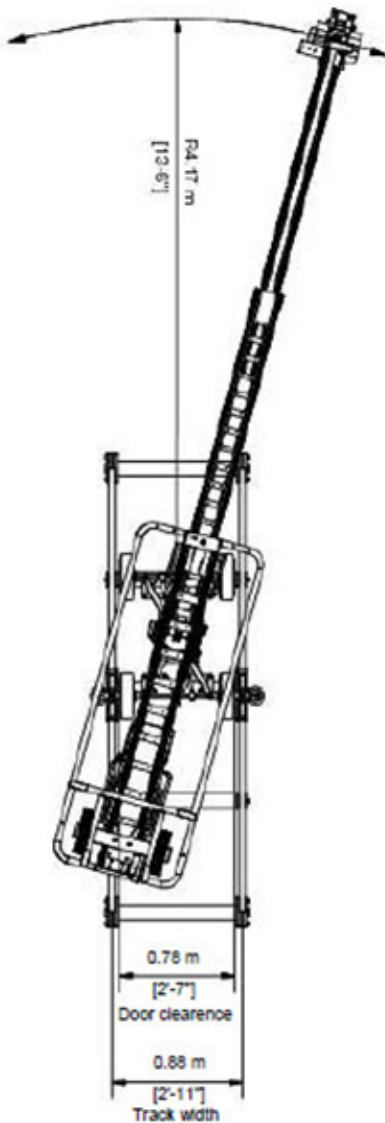

CINEMOVES

THE ART OF CAMERA MOVEMENT

SUPERTECHNO 15'

Max. lens height:	4,6 m / 15 ft.
Max. telescopic extent:	3,1 m / 10 ft.
Max. camera weight:	35 kg / 80 lb
Total weight:	523 kg / 1153 lb
Max. speed:	0,75 m/s