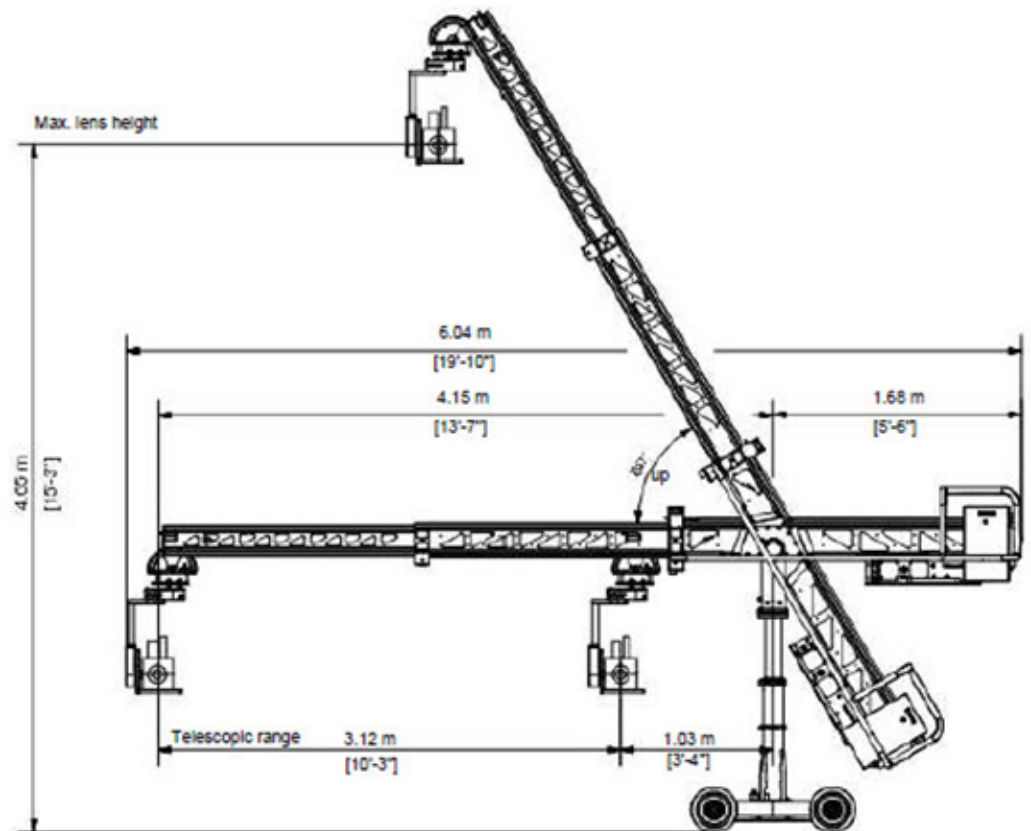

CINEMOVES

THE ART OF CAMERA MOVEMENT

SUPERTECHNO 15'

Max. lens height:	4,6 m / 15 ft.
Max. telescopic extent:	3,1 m / 10 ft.
Max. camera weight:	35 kg / 80 lb
Total weight:	523 kg / 1153 lb
Max. speed:	0,75 m/s