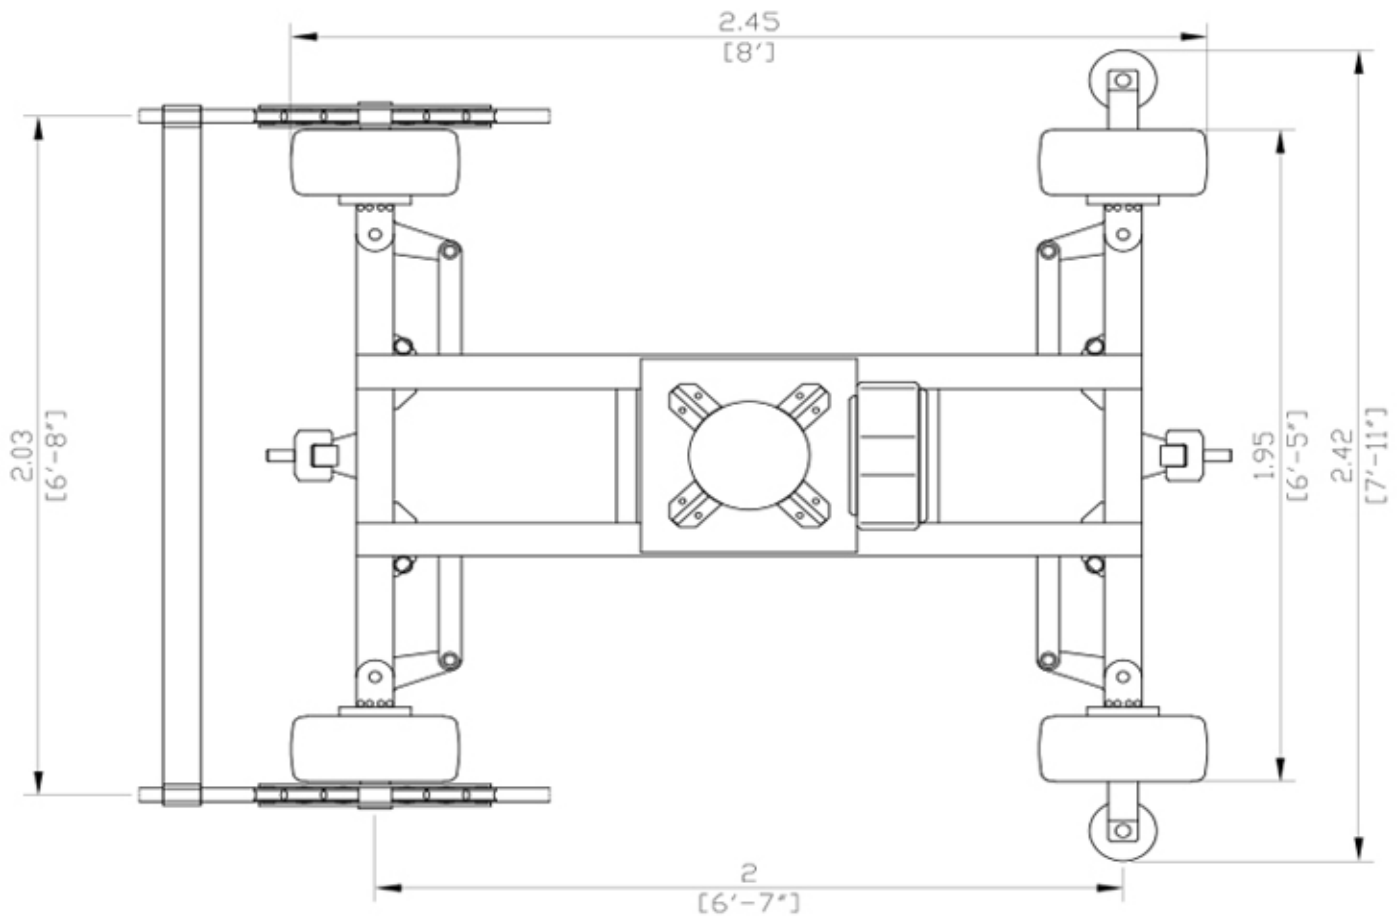

Locations

- Orlando, FL
- Miami, FL
- New Orleans, LA
- Atlanta, GA
- Wilmington, NC
- New York, NY
- Albuquerque, NM
- Los Angeles, CA

Contact

West Coast: 1-888-80CRANE
East Coast: 1-888-CRANE52
Local: 1-941-492-9175
Fax: 1-818-475-5406
Email: info@cinemoves.com

Cinemoves Europe

654 Props Building Pinewood Studios
Iver Heath
Bucks
SLO ONH
UK
Eugene@cinemoves.com
+44 0173 785 673 - office
+44 7860 920720 - mobile