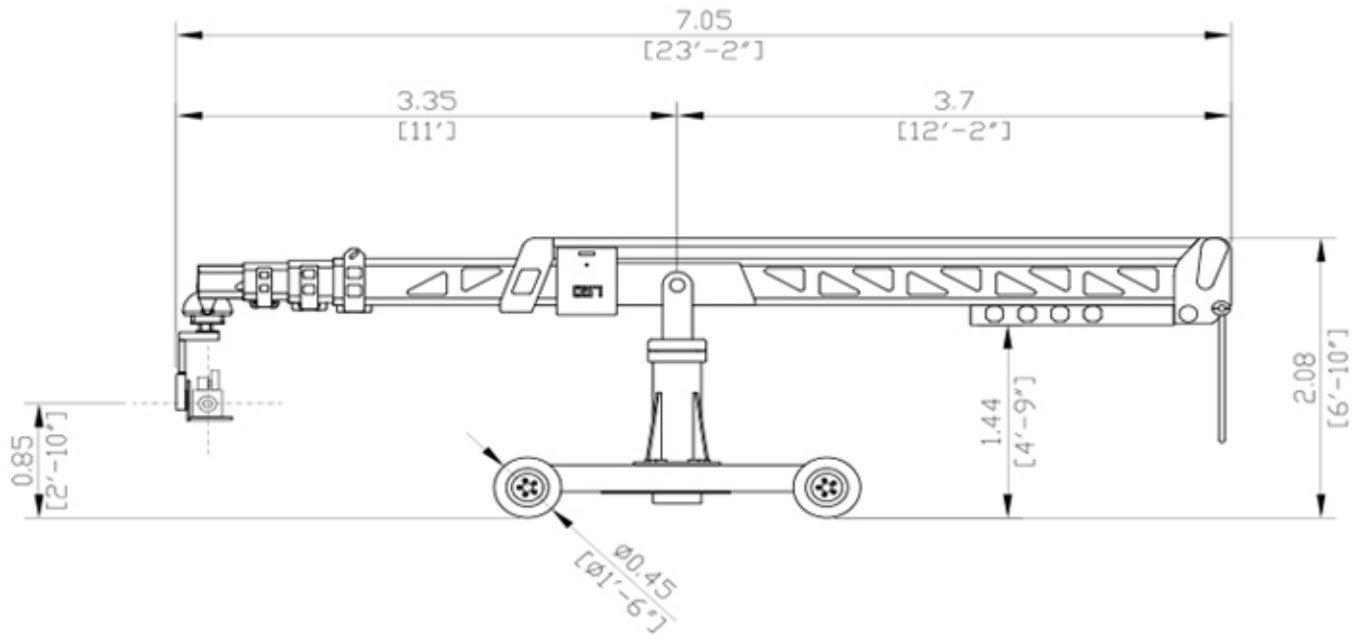

Locations

- Orlando, FL
- Miami, FL
- New Orleans, LA
- Atlanta, GA
- Wilmington, NC
- New York, NY
- Albuquerque, NM
- Los Angeles, CA

Contact

West Coast: 1-888-80CRANE
East Coast: 1-888-CRANE52
Local: 1-941-492-9175
Fax: 1-818-475-5406
Email: info@cinemoves.com

Cinemoves Europe

654 Props Building Pinewood Studios
Iver Heath
Bucks
SLO ONH
UK
Eugene@cinemoves.com
+44 0173 785 673 - office
+44 7860 920720 - mobile