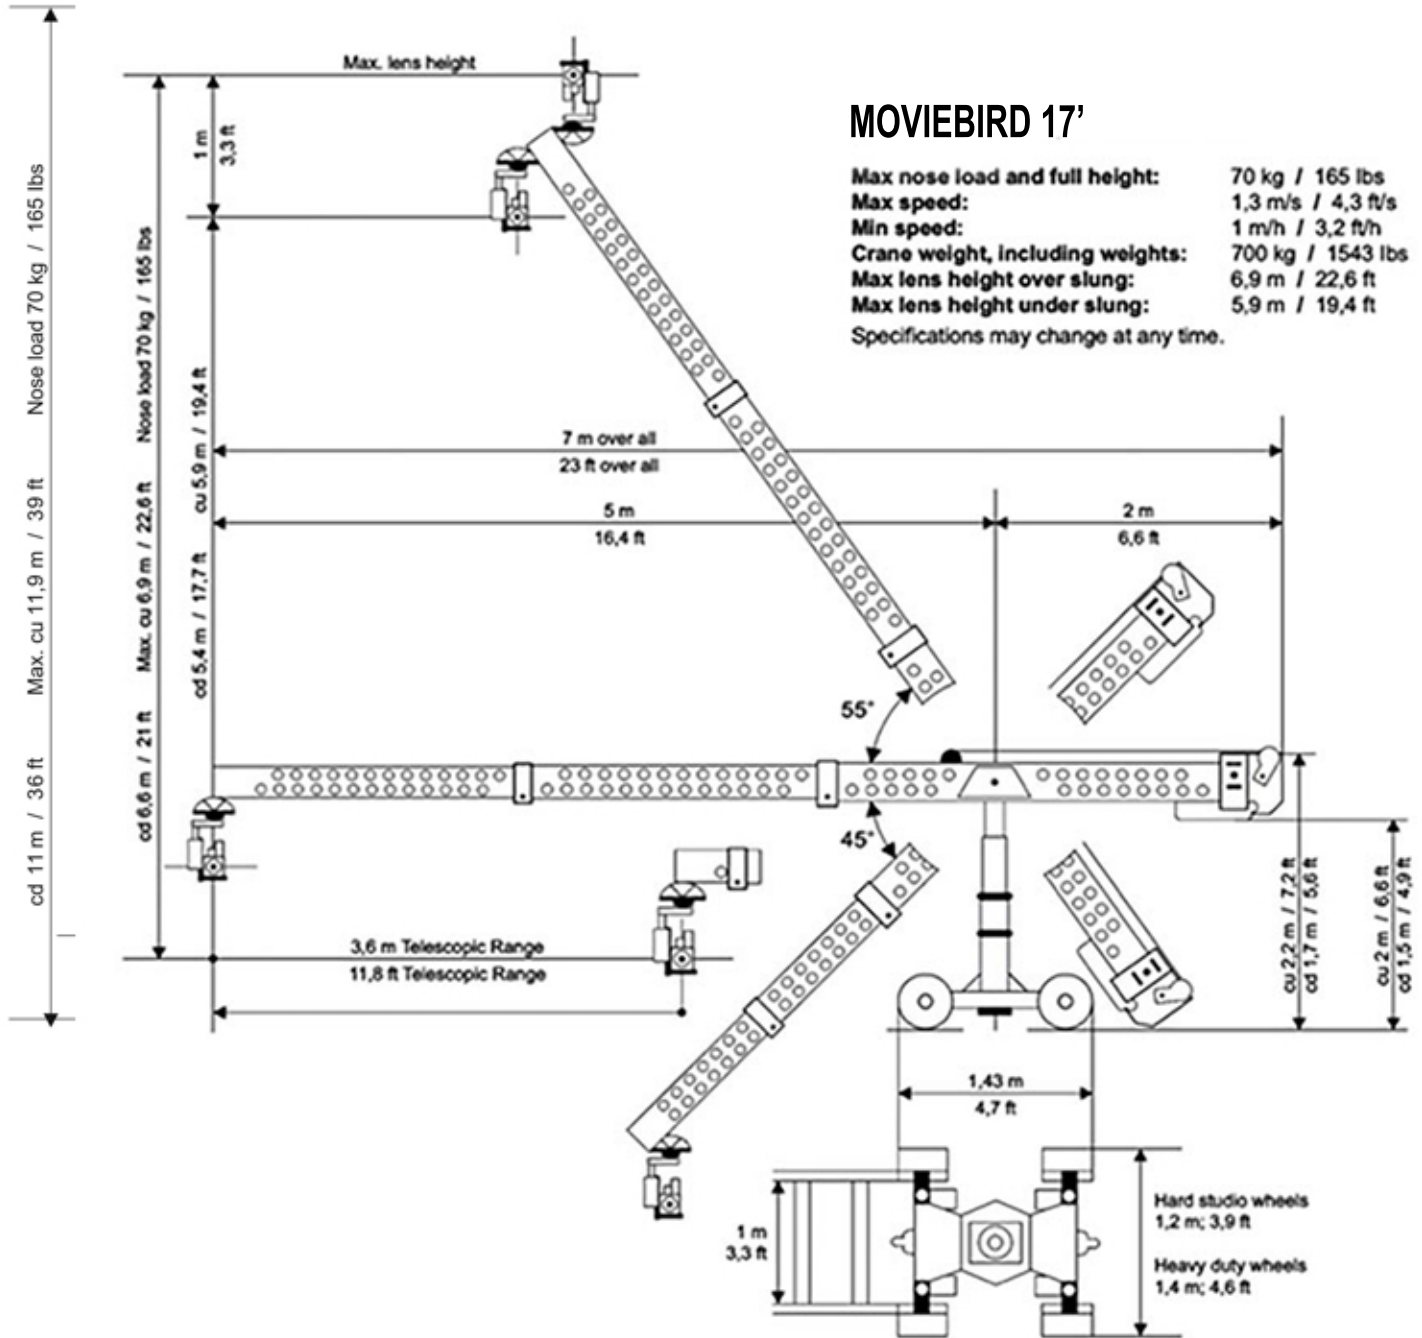

CINEMOVES

THE ART OF CAMERA MOVEMENT

MOVIEBIRD 17'

Max nose load and full height: 70 kg / 165 lbs
Max speed: 1,3 m/s / 4,3 ft/s
Min speed: 1 m/h / 3,2 ft/h
Crane weight, including weights: 700 kg / 1543 lbs
Max lens height over slung: 6,9 m / 22,6 ft
Max lens height under slung: 5,9 m / 19,4 ft
Specifications may change at any time.

bs
/s
/h
80 lbs
t

cu 1,95 m / 6,4 ft
cd 1,45 m / 4,8 ft

Locations

Orlando, FL
Miami, FL
New Orleans, LA
Atlanta, GA
Wilmington, NC
New York, NY
Albuquerque, NM
Los Angeles, CA

Contact

West Coast: 1-888-80CRANE
East Coast: 1-888-CRANES2
Local: 1-941-492-9175
Fax: 1-818-475-5406
Email: info@cinemoves.com