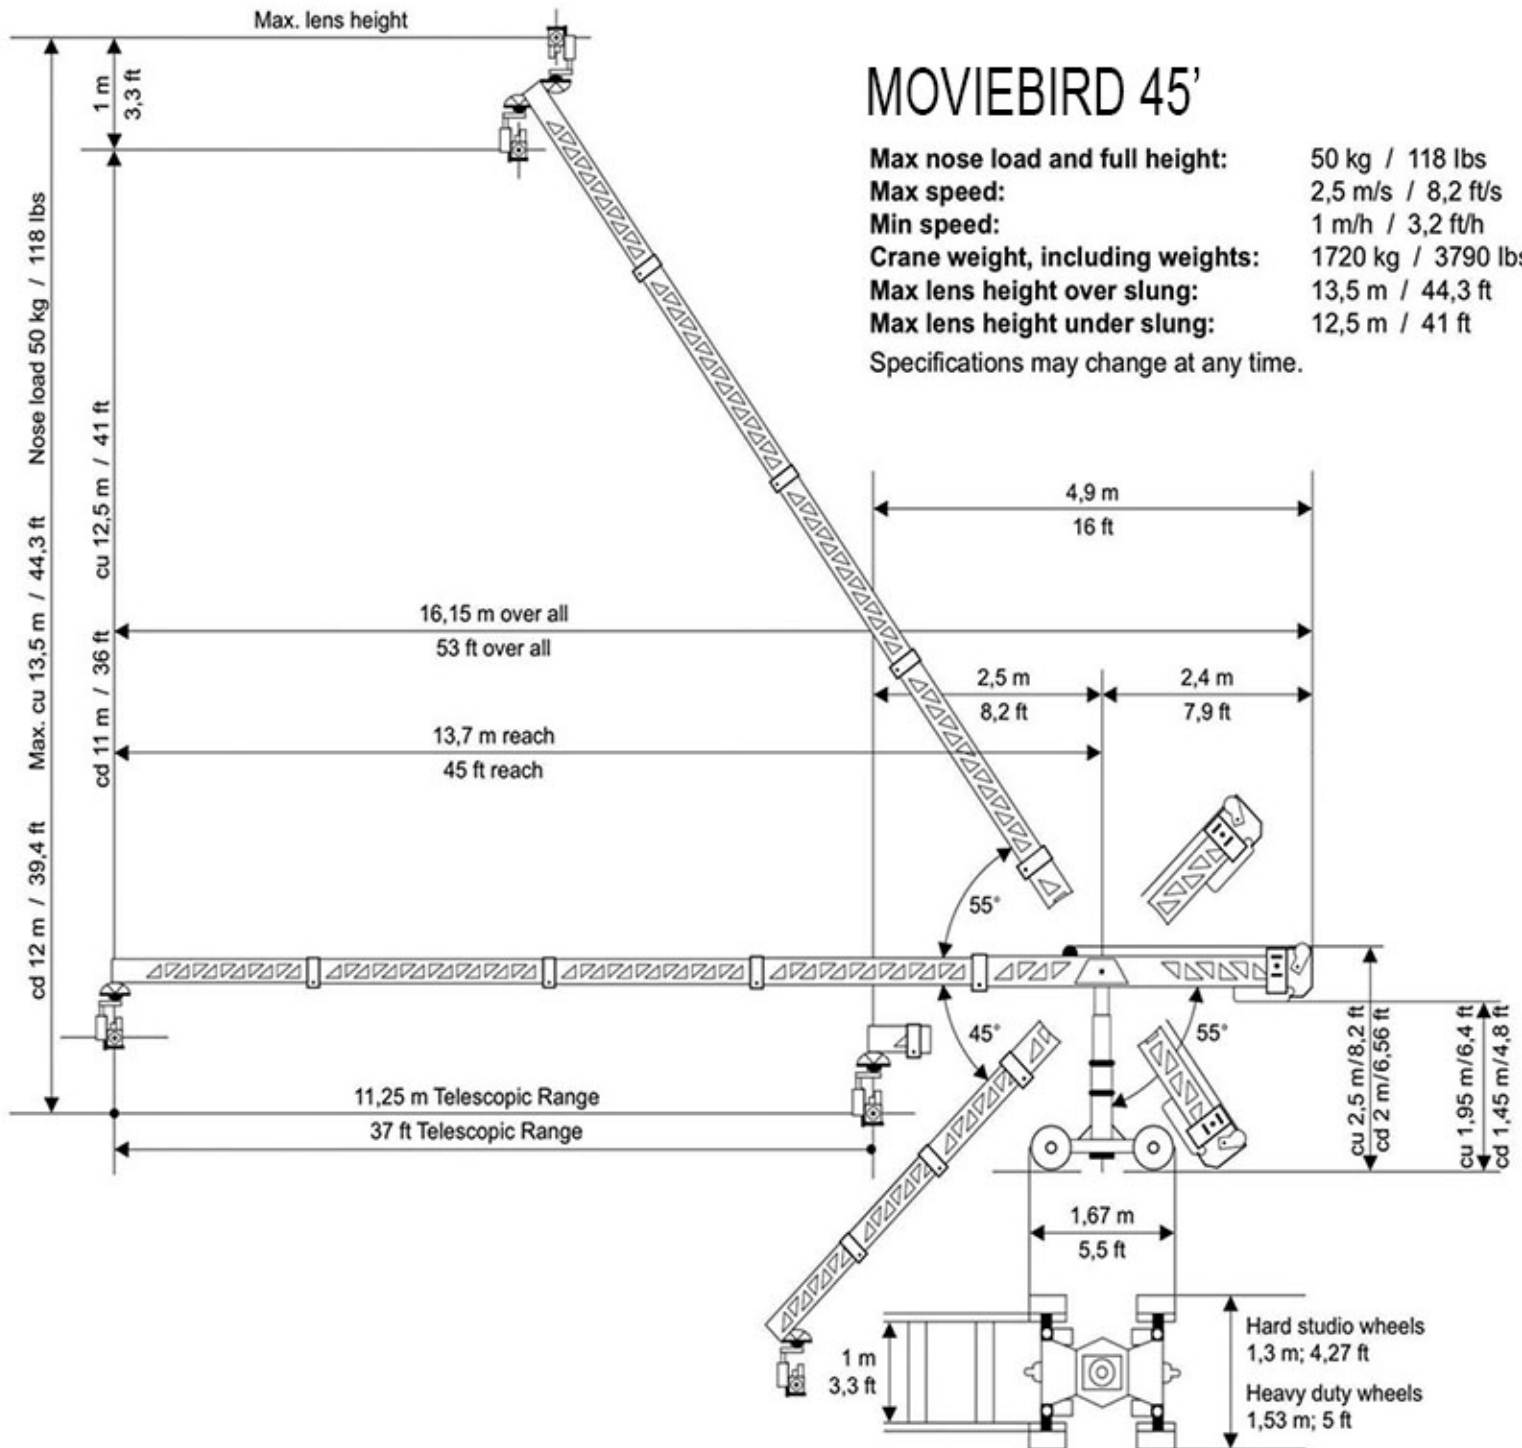

Locations

Orlando, FL
Miami, FL
New Orleans, LA
Atlanta, GA
Wilmington, NC
New York, NY
Albuquerque, NM
Los Angeles, CA

Contact

West Coast: 1-888-80CRANE
East Coast: 1-888-CRANE52
Local: 1-941-492-9175
Fax: 1-818-475-5406
Email: info@cinemoves.com

Cinemoves Europe

654 Props Building Pinewood Studios
Iver Heath
Bucks
SLO0NH
UK
Eugene@cinemoves.com
+44 0173 785 673 - office
+44 7860 920720 - mobile