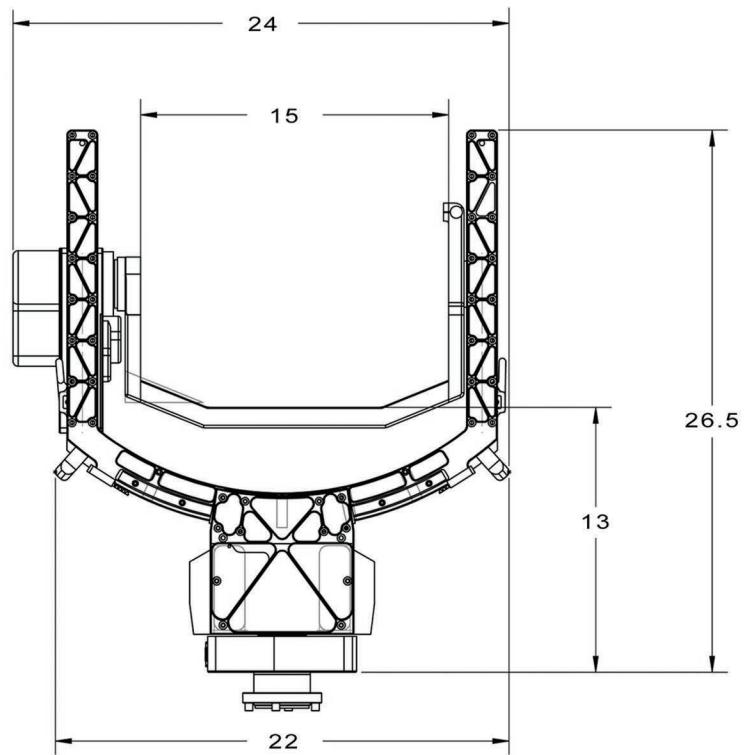

## ALPHA Stabilized Remote Camera Head

- Slip rings for 360 degree operation
- Simple BNC control cable or wireless
- Operation from wheels, pan-bar or joystick
- Unique dovetail system for fast adjustment of head size
- Stabilization on all or select axis
- Built in power for cameras and lens control
- Auto Horizon level
- Programmable limits
- Repeatable
- Head weight – 55lbs (25Kg)
- Max Payload – 150lbs (68Kg)
- 3D Capable

28 VDC

110/220 VAC

28 VDC  
110/220 VAC

ALPHA  
STABILIZED

**ALPHA Stabilized Remote Head Specifications:**

**ALPHA**  
**STABILIZED®**

**ALPHA**  
**STABILIZED**