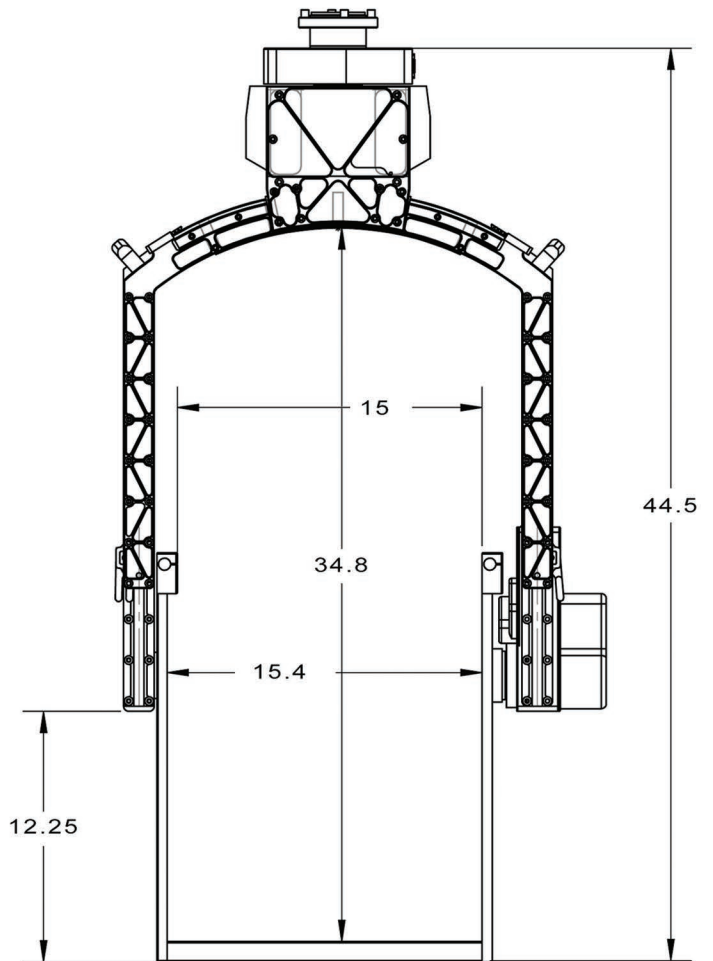

## ALPHA Stabilized Remote Camera Head

- Slip rings for 360 degree operation
- Simple BNC control cable or wireless
- Operation from wheels, pan-bar or joystick
- Unique dovetail system for fast adjustment of head size
- Stabilization on all or select axis
- Built in power for cameras and lens control
- Auto Horizon level
- Programmable limits
- Repeatable
- Head weight – 55lbs (25Kg)
- Max Payload – 150lbs (68Kg)
- 3D Capable

28 VDC

110/220 VAC

28 VDC  
110/220 VAC

ALPHA  
STABILIZED

**ALPHA Stabilized Remote Head Specifications:**

**ALPHA**  
**STABILIZED®**

**ALPHA**  
**STABILIZED**