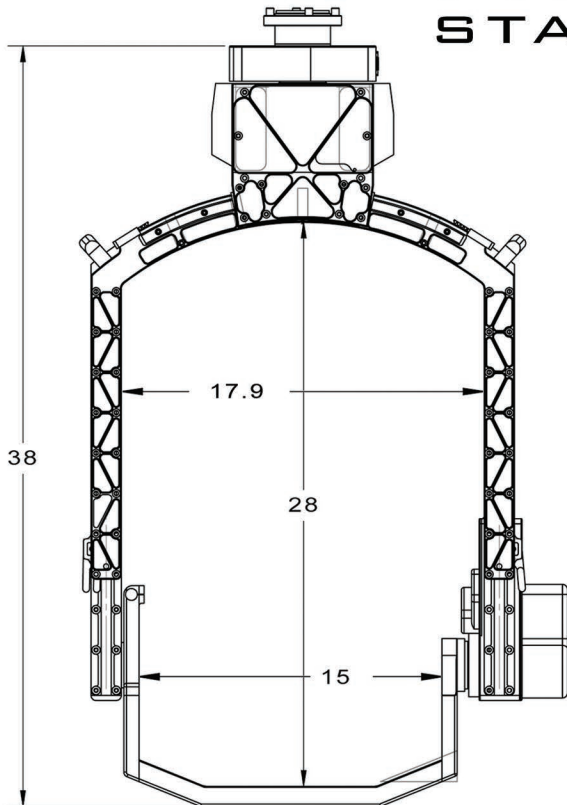

## ALPHA Stabilized Remote Camera Head

- Slip rings for 360 degree operation
- Simple BNC control cable or wireless
- Operation from wheels, pan-bar or joystick
- Unique dovetail system for fast adjustment of head size
- Stabilization on all or select axis
- Built in power for cameras and lens control
- Auto Horizon level
- Programmable limits
- Repeatable
- Head weight – 55lbs (25Kg)
- Max Payload – 150lbs (68Kg)
- 3D Capable

28 VDC

110/220 VAC

28 VDC  
110/220 VAC

ALPHA  
STABILIZED

**ALPHA Stabilized Remote Head Specifications:**

**ALPHA**  
**STABILIZED®**

**ALPHA**  
**STABILIZED**