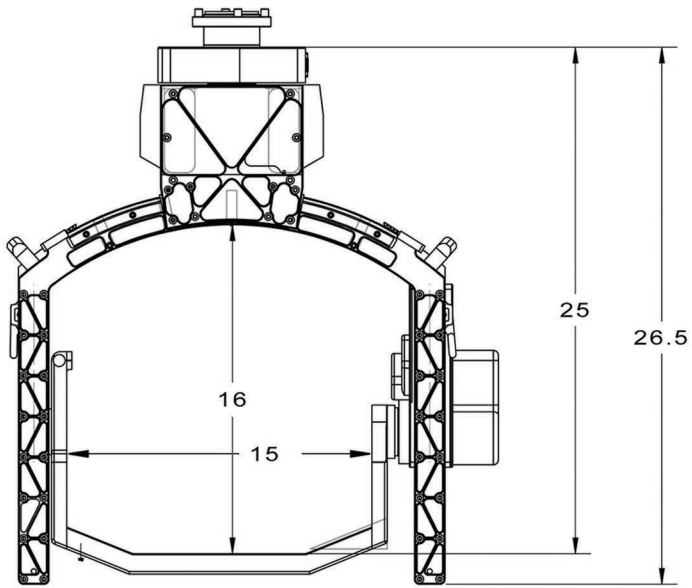

## ALPHA Stabilized Remote Camera Head

- Slip rings for 360 degree operation
- Simple BNC control cable or wireless
- Operation from wheels, pan-bar or joystick
- Unique dovetail system for fast adjustment of head size
- Stabilization on all or select axis
- Built in power for cameras and lens control
- Auto Horizon level
- Programmable limits
- Repeatable
- Head weight – 55lbs (25Kg)
- Max Payload – 150lbs (68Kg)
- 3D Capable

28 VDC

110/220 VAC

28 VDC  
110/220 VAC

ALPHA  
STABILIZED

**ALPHA Stabilized Remote Head Specifications:**

**ALPHA**  
**STABILIZED®**

**ALPHA**  
**STABILIZED**